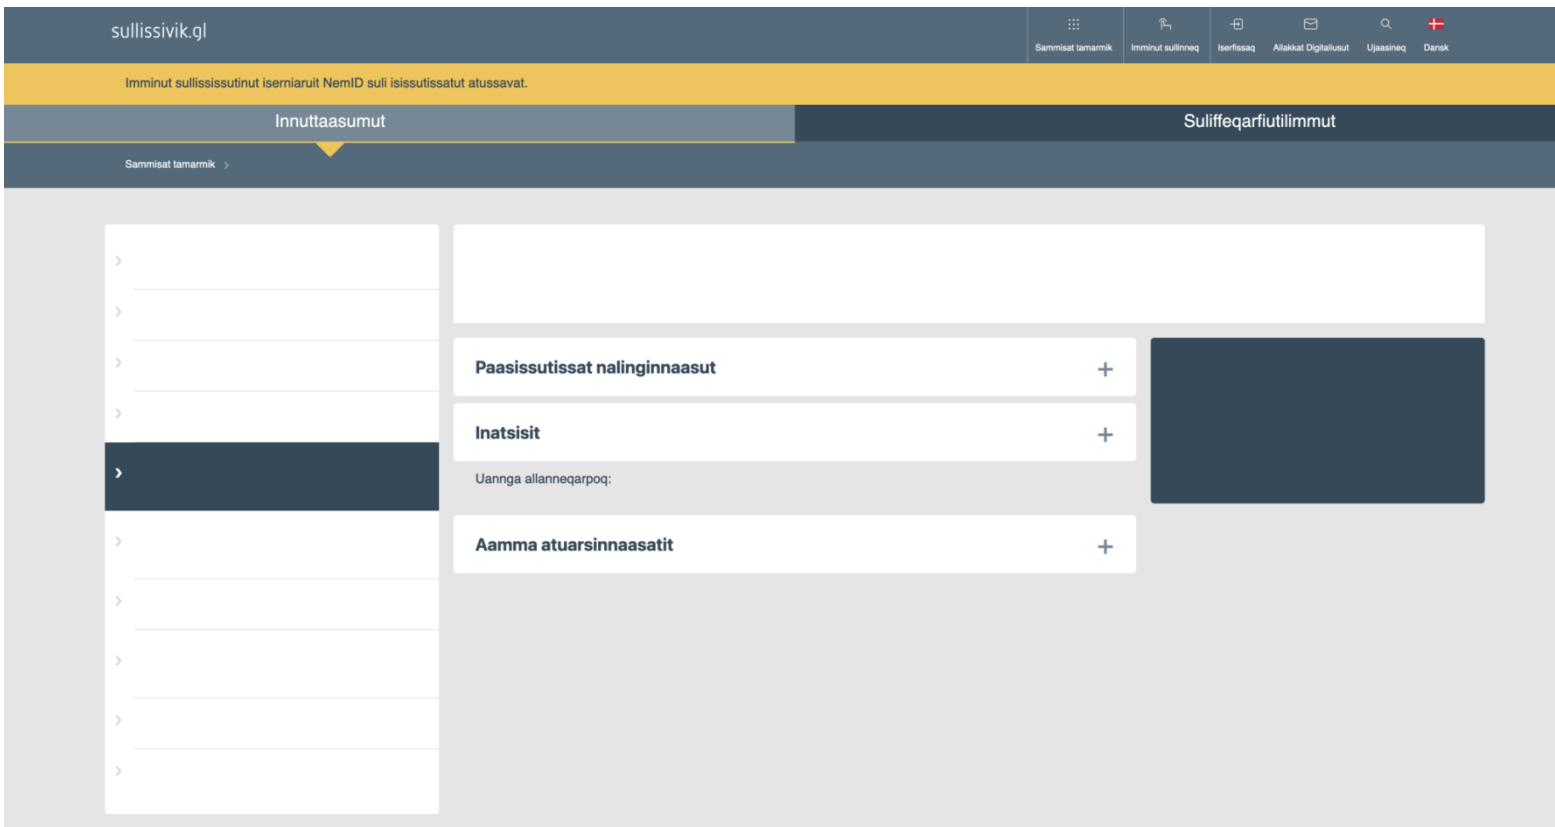

Imarisaq paasissutissakippallaartoq

Assersuummi matumani imarisaq naappallaartoq takutinneqarpoq, tassani paasissutissat nalinginnaasut sukumiinerusumik imarisami nassuiarneqanngillat. Taamaattumik atuortoq tamakkiisumik imarisaq pillugu paasisaqarsinnaanngilaq, paasissutissat amigarmata.