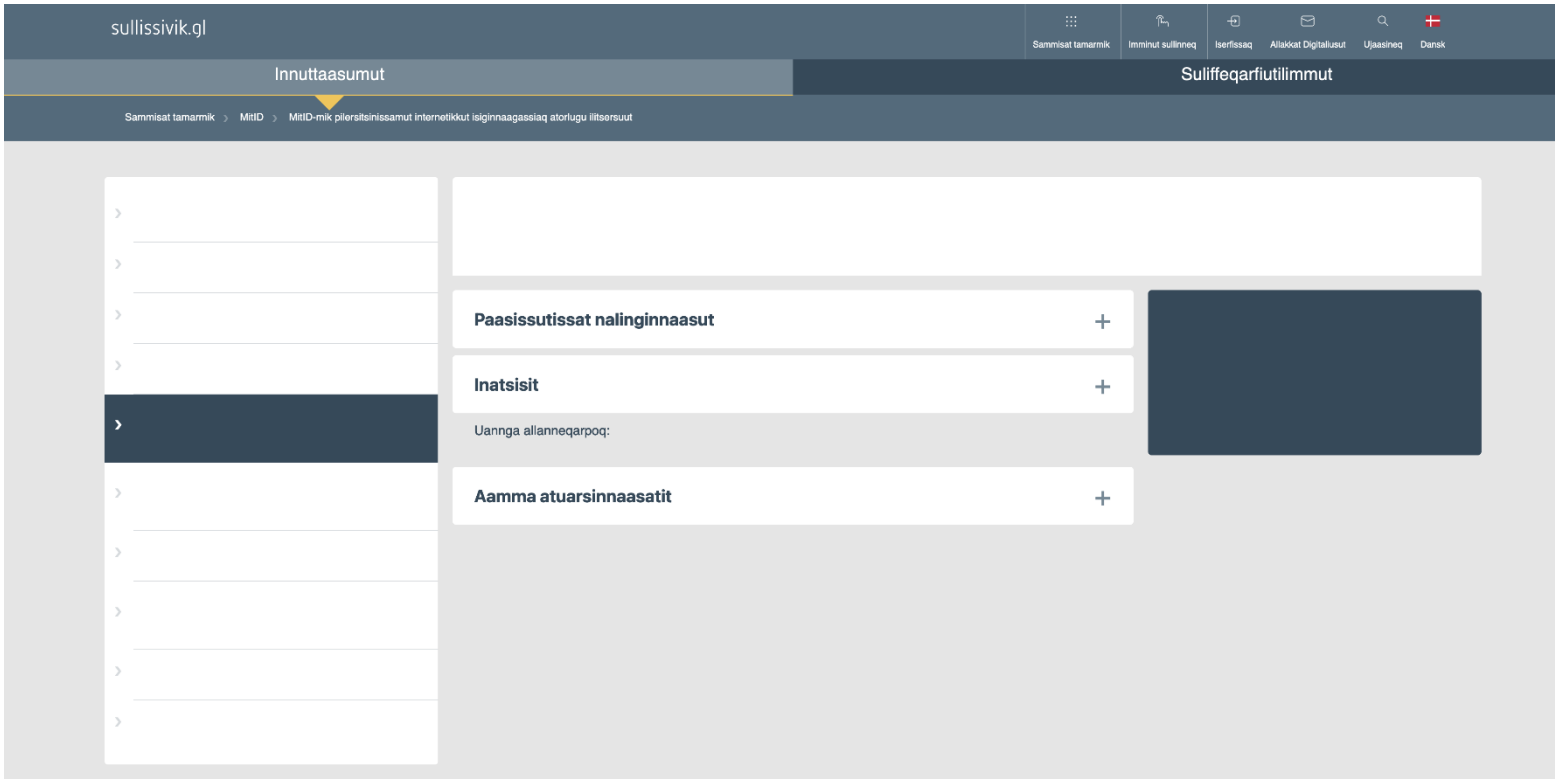

Imarisaq paasissutissakippallaarteq

Assersuummi matumani imarisaq naappallaarteq takutinneqarpoq, tassani paasissutissat nalinginnaasut sukumiinerusumik imarisami nassuiarneqangillat.

Taamaattumik atuarteq tamakkiisumik imarisaq pillugu paasisaqarsinnaangilaq, paasissutissat amigarmata.